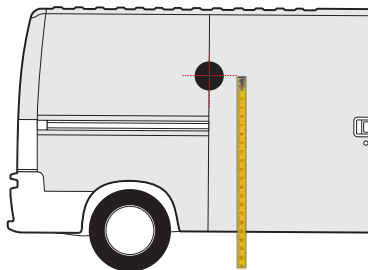

1600mm

TRAFIC
2014 » present

1550mm

1400mm

BERLINGO VAN
2018 » present

1450mm

1400mm

JUMPY / DISPATCH
2016 » present