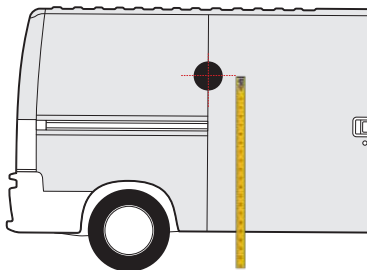

1600mm

TRAFIC
2014 » present

1550mm

1400mm

BERLINGO VAN
2018 » present

1450mm

1400mm

JUMPY / DISPATCH
2016 » present