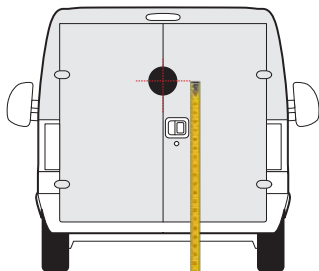

1600mm

TRAFIC
2014 » present

1550mm

1400mm

BERLINGO VAN
2018 » present

1450mm

1400mm

JUMPY / DISPATCH
2016 » present