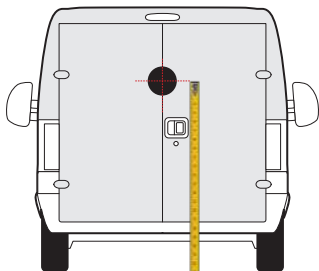

1600mm

TRAFIC
2014 » present

1550mm

1400mm

BERLINGO VAN
2018 » present

1450mm

1400mm

JUMPY / DISPATCH
2016 » present