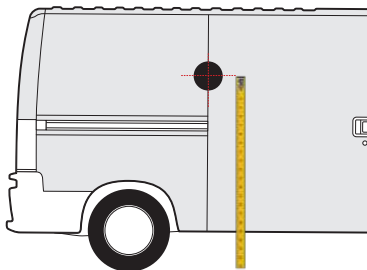

TRANSIT COURIER
2013 » present

1450mm

1450mm

TRANSIT CUSTOM
2018 » present

1600mm

1600mm

TRANSIT VAN
2019 » present

1700mm