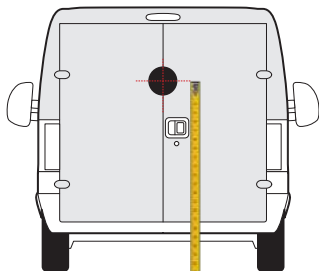

VITO
2015 » present

1450mm

1450mm

KANGOO
2009 » present

1350mm

1350mm

MASTER
2010 » present

1600mm