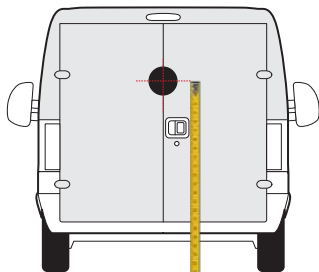

VITO
2015 » present

1450mm

1450mm

KANGOO
2009 » present

1350mm

1350mm

MASTER
2010 » present

1600mm