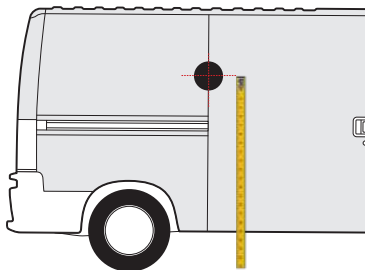

1500mm

1500mm

NEMO
2008 » 2013

1300mm

1200mm

JUMPER / RELAY
2014 onwards

1650mm

1650mm