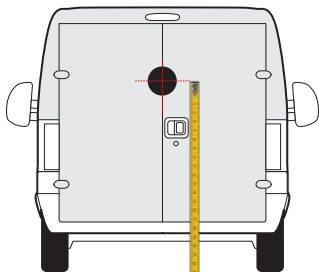

1500mm

1500mm

NEMO
2008 » 2013

1300mm

1200mm

JUMPER / RELAY
2014 onwards

1650mm

1650mm