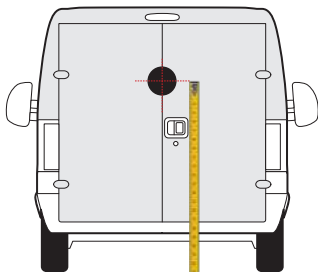

FIORINO
2007 onwards

1300mm

1200mm

TALENTO
2016 » present

1550mm

1400mm

IVECO

DAILY
2014 » present