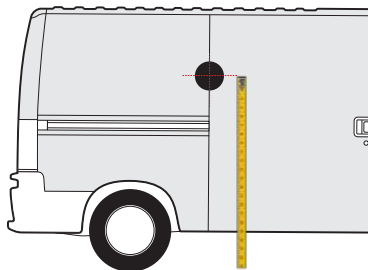

TRANSIT COURIER
2013 » present

1450mm

1450mm

TRANSIT CUSTOM
2018 » present

1600mm

1600mm

TRANSIT VAN
2019 » present

1700mm