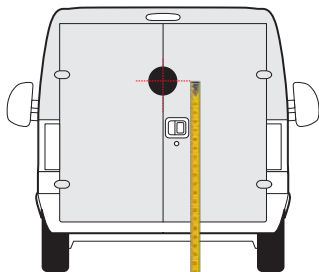

FIORINO
2007 onwards

1300mm

1200mm

TALENTO
2016 » present

1550mm

1400mm

IVECO

DAILY
2014 » present