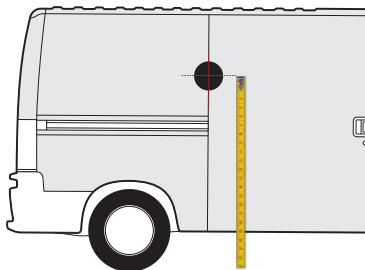

1500mm

1500mm

NEMO
2008 » 2013

1300mm

1200mm

JUMPER / RELAY
2014 onwards

1650mm

1650mm