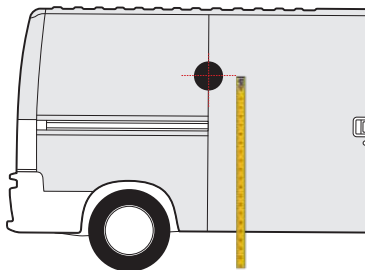

FIORINO
2007 onwards

1300mm

1200mm

TALENTO
2016 » present

1550mm

1400mm

IVECO

DAILY
2014 » present