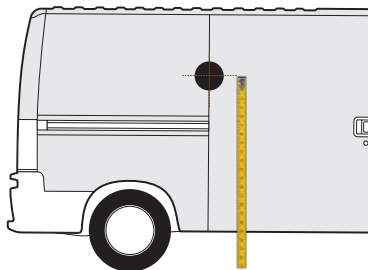

CADDY
2015 » present

1500mm

1450mm