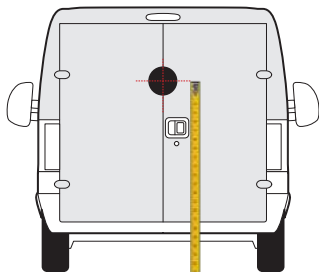

DOBLÒ  
*2009 onwards*

1600mm

1500mm

DUCATO  
2006 » present

1650mm

1650mm

**FIORINO**  
*2007 onwards*

1300mm