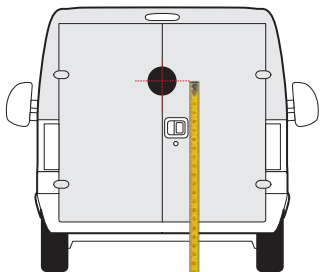

VIVARO  
2019 » present

1550mm

1400mm

BIPPER  
2008 » 2016

1300mm

1200mm

**BOXER**  
*2006 » present*

1650mm