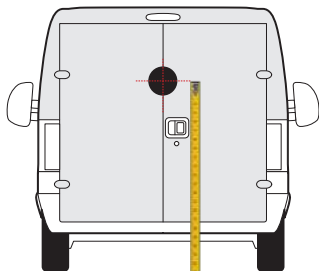

VITO
2015 » present

1450mm

1450mm