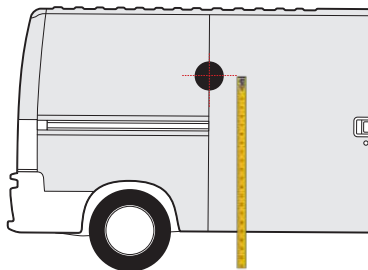

DOBLÒ  
*2009 onwards*

1600mm

1500mm

DUCATO  
2006 » present

1650mm

1650mm

**FIORINO**  
*2007 onwards*

1300mm