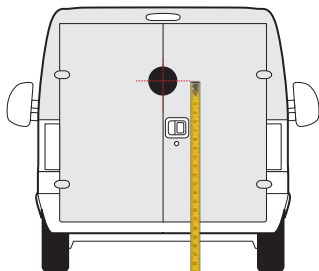

Puerta batiente

Porte battante

IT Porta scorrevole  
EN Side loading door  
ES Puerta corredera  
FR Porte coulissante

TRANSIT CONNECT  
2014 » present

1500mm

1500mm

TRANSIT COURIER  
2013 » present

1450mm