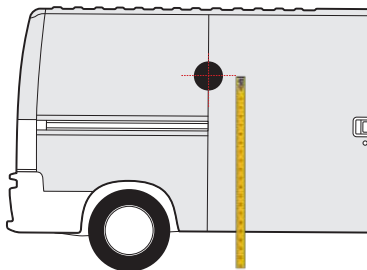

DOBLÒ  
*2009 onwards*

1600mm

1500mm

DUCATO  
2006 » present

1650mm

1650mm

**FIORINO**  
*2007 onwards*

1300mm