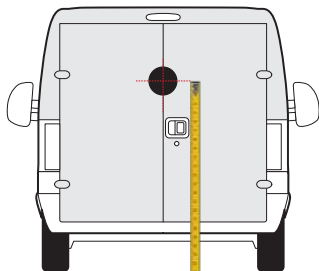

1650mm

1650mm

COMBO  
2019 » present

1600mm

1500mm

MOVANO VAN  
2010 » *present*

1600mm

1600mm

VIVARO  
2019 » present

1550mm

1400mm

BIPPER  
2008 » 2016

1300mm

1200mm

**BOXER**  
*2006 » present*

1650mm