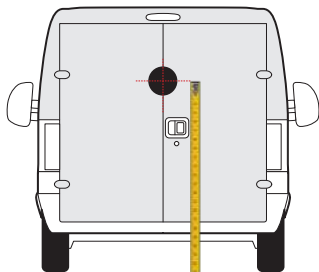

# IVECO

DAILY  
2014 » present

1800mm

1700mm

CITAN  
2012 » present

1400mm

1350mm

**SPRINTER**  
*2018 » present*