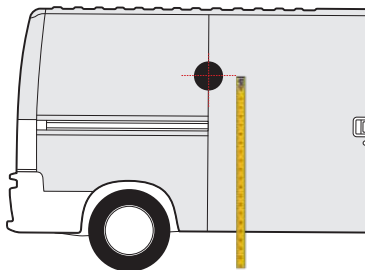

1400mm

JUMPY / DISPATCH  
2016 » present

1500mm

1500mm

NEMO  
2008 » 2013

1300mm

1200mm

JUMPER / RELAY  
*2014 onwards*