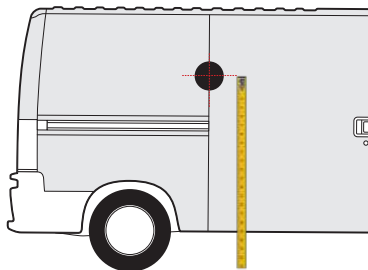

Puerta batiente

Porte battante

IT Porta scorrevole  
EN Side loading door  
ES Puerta corredera  
FR Porte coulissante

TRANSIT CONNECT  
2014 » present

1500mm

1500mm

TRANSIT COURIER  
2013 » present

1450mm