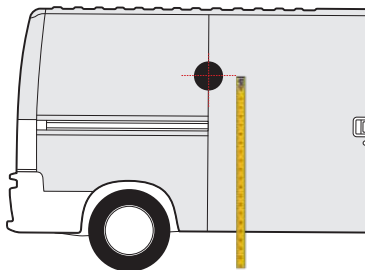

# IVECO

DAILY  
2014 » present

1800mm

1700mm

CITAN  
2012 » present

1400mm

1350mm

**SPRINTER**  
*2018 » present*