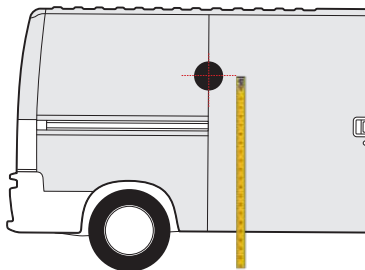

VIVARO  
2019 » present

1550mm

1400mm

BIPPER  
2008 » 2016

1300mm

1200mm

**BOXER**  
*2006 » present*

1650mm