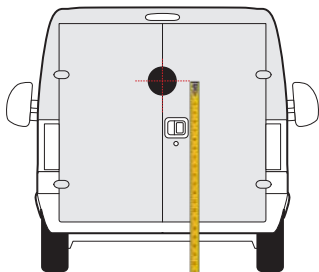

1400mm

JUMPY / DISPATCH  
2016 » present

1500mm

1500mm

NEMO  
2008 » 2013

1300mm

1200mm

JUMPER / RELAY  
*2014 onwards*