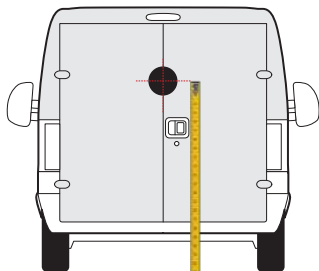

VIVARO  
2019 » present

1550mm

1400mm

BIPPER  
2008 » 2016

1300mm

1200mm

**BOXER**  
*2006 » present*

1650mm