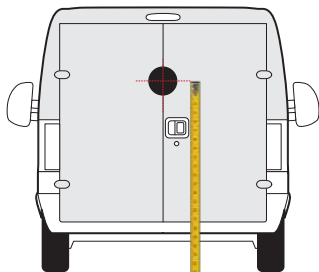

Puerta batiente

Porte battante

IT Porta scorrevole  
EN Side loading door  
ES Puerta corredera  
FR Porte coulissante

TRANSIT CONNECT  
2014 » present

1500mm

1500mm

TRANSIT COURIER  
2013 » present

1450mm