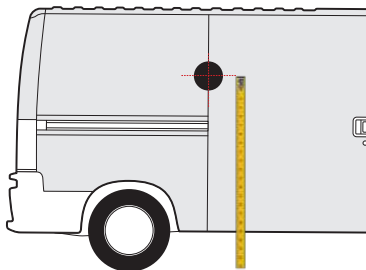

VIVARO  
2019 » present

1550mm

1400mm

BIPPER  
2008 » 2016

1300mm

1200mm

**BOXER**  
*2006 » present*

1650mm