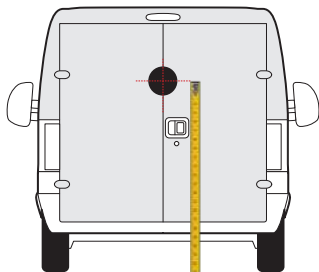

1400mm

JUMPY / DISPATCH  
2016 » present

1500mm

1500mm

NEMO  
2008 » 2013

1300mm

1200mm

JUMPER / RELAY  
*2014 onwards*