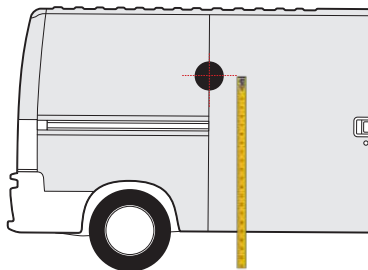

VIVARO  
2019 » present

1550mm

1400mm

BIPPER  
2008 » 2016

1300mm

1200mm

**BOXER**  
*2006 » present*

1650mm

1650mm

EXPERT  
2016 » present

1550mm

1350mm

**PARTNER**  
2018 » *present*

1450mm

1400mm

DOKKER  
2013 » present