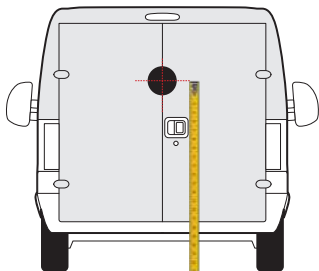

# IVECO

DAILY  
2014 » present

1800mm

1700mm

CITAN  
2012 » present

1400mm

1350mm

**SPRINTER**  
*2018 » present*