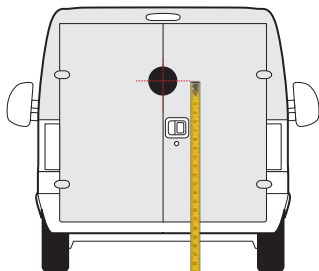

DOBLÒ  
*2009 onwards*

1600mm

1500mm

DUCATO  
2006 » present

1650mm

1650mm

**FIORINO**  
*2007 onwards*

1300mm